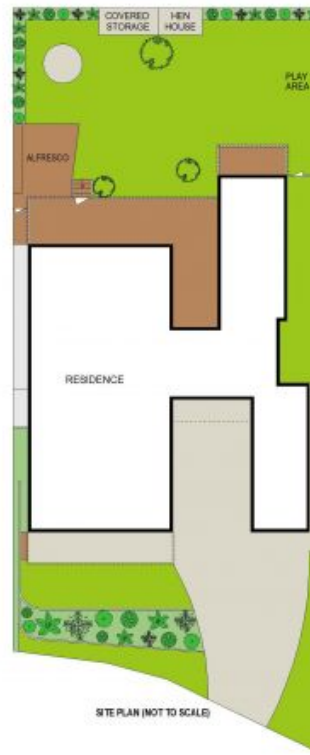

## Where Modern Elegance Meets Rural Tranquility

Welcome to 12 Riversford Close, Menangle, NSW 2568

Where modern elegance meets rural tranquility. This stunning property boasts a plethora of features that make it the perfect retreat for families seeking both style and comfort.

As you step inside, you'll be greeted by the warmth of timber floorboards that flow throughout the home, creating a seamless blend of classic charm and contemporary design.

With 5 bedrooms and 3 bathrooms spread across a generous 977m2 block, there's plenty of space for everyone to enjoy. The heart of the home is the recently renovated kitchen, complete with a beautiful timber benchtop with open dining areas. The addition of an instant hot water system ensures that your culinary adventures are always met with convenience and efficiency.

**Paul Vella**

Scale in metres. Indicative only. Dimensions are approximate. All information contained herein is gathered from sources we believe to be reliable. However we cannot guarantee its accuracy and interested persons should rely on their own enquiries.