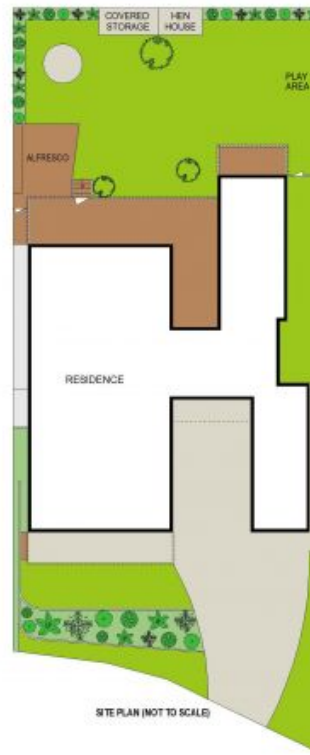

12 Riversford Close Menangle, NSW

 5  3  1

Where Modern Elegance Meets Rural Tranquility

Welcome to 12 Riversford Close, Menangle, NSW 2568

Where modern elegance meets rural tranquility. This stunning property boasts a plethora of features that make it the perfect retreat for families seeking both style and comfort.

As you step inside, you'll be greeted by the warmth of timber floorboards that flow throughout the home, creating a seamless blend of classic charm and contemporary design.

With 5 bedrooms and 3 bathrooms spread across a generous 977m² block, there's plenty of space for everyone to enjoy. The heart of the home is the recently renovated kitchen, complete with a beautiful timber benchtop with open dining areas. The addition of an instant hot water system ensures that your culinary adventures are always met with convenience and efficiency.

Entertaining is a breeze with multiple living areas including a large media room and large wrap-around veranda with timber decking, perfect for alfresco dining or simply soaking in the picturesque views of the rolling

Paul Vella

Scale in metres. Indicative only. Dimensions are approximate. All information contained herein is gathered from sources we believe to be reliable. However we cannot guarantee its accuracy and interested persons should rely on their own enquiries.