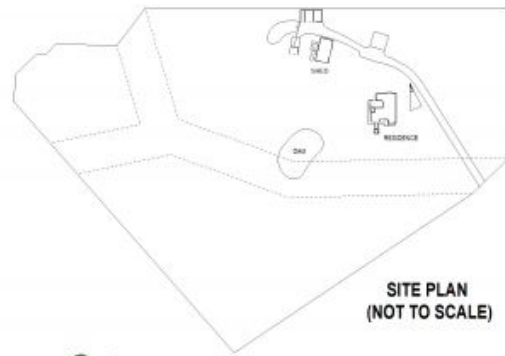

95 Sugarloaf Creek Road Pheasants Nest, NSW

4

2

8

Rural Lifestyle Escape on 12.5 Acres

We are proud to offer this private hideaway on a supreme parcel of land with quality improvements.

Upon entry be impressed by this wonderful home and unique location with a tar sealed tree lined driveway. The property has character and appeal and would suit anyone looking for that rural lifestyle change offering seclusion and privacy.

Rarely do you see this type of property hitting the market.

Take the private entry road through a bush setting and arrive at 95 Sugarloaf Creek Road, Pheasants Nest with open grazing paddocks perfect for the family with all the work done.

Gerard Smith

0 1 2 3 4 5 SCALE (METRES)

Scale in metres. Indicative only. Dimensions are approximate. All Information contained herein is gathered from sources we believe to be reliable. However we cannot guarantee its accuracy and interested persons should rely on their own enquiries.