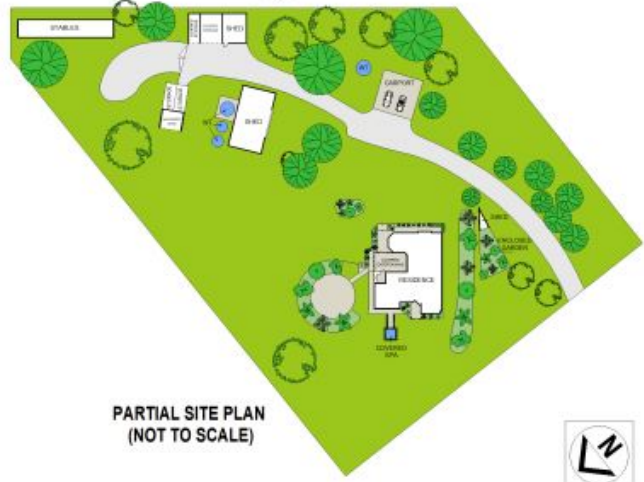

95 Sugarloaf Creek Road Pheasants Nest, NSW

4

2

8

Rural Lifestyle Escape on 12.5 Acres

We are proud to offer this private hideaway on a supreme parcel of land with quality improvements.

Upon entry be impressed by this wonderful home and unique location with a tar sealed tree lined driveway. The property has character and appeal and would suit anyone looking for that rural lifestyle change offering seclusion and privacy.

Rarely do you see this type of property hitting the market.

Take the private entry road through a bush setting and arrive at 95 Sugarloaf Creek Road, Pheasants Nest with open grazing paddocks perfect for the family with all the work done.

Escape the city lights and hectic traffic to move to this rural paradise.

- Quality 4 bedroom home on 12.5 acres
- Country style kitchen sure to impress the cook
- Spacious formal and informal living areas
- Huge rumpus/games room leading to outdoor heated spa
- Enclosed sunroom ideal for entertaining
- Open grazing paddocks for horses, sheep or cattle

Gerard Smith

0 1 2 3 4 5 SCALE (METRES)

Scale in metres. Indicative only. Dimensions are approximate. All Information contained herein is gathered from sources we believe to be reliable. However we cannot guarantee its accuracy and interested persons should rely on their own enquiries.