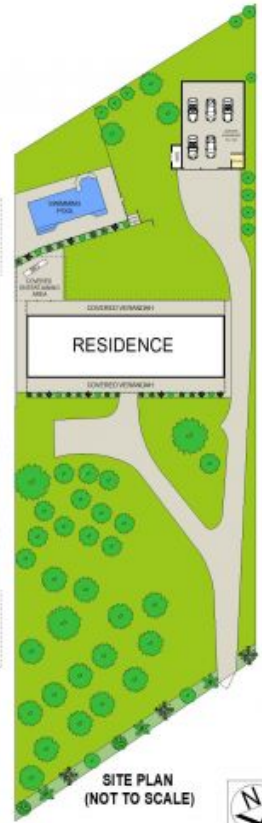

80 Wilton Road

Wilton, NSW